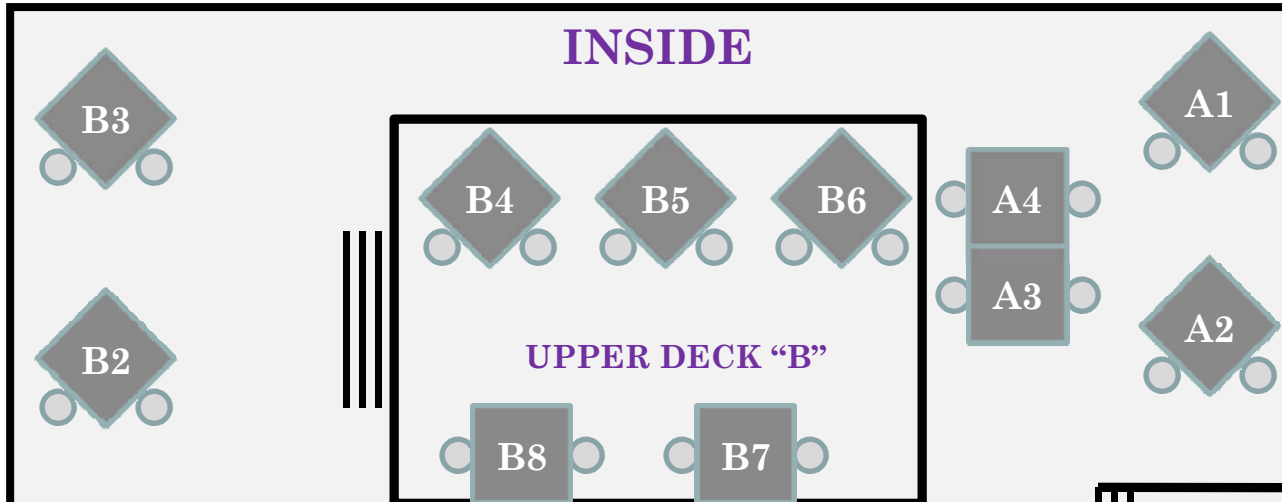

ANDAMAN SEAVIEW

SUNSET

SUNKEN TABLE
SON 1
MAX 2 PAX

KAMALA
BEACH

SUNKEN TABLE
SING 1
3- 4 PAX

TERRACE

SUNKEN TABLE
SON 2
MAX 2 PAX

INSIDE

SUNKEN TABLE
SON 3
MAX 2 PAX

UPPER DECK "B"

SUNKEN TABLE
SON 4
MAX 2 PAX

Reservation Information

- OPEN 18.00 UNTIL 23.30
- LAST ORDER 22.30
- DRESS CODE CASUAL - ELEGANT
- TABLE WILL KEEP FOR MAX 30 MINUTES IN CASE OF GUEST LATE
- TABLE B4 TO B8 MAXIMUM 2 PAX
- TABLE S1 MAX 6 PEOPLE
- TABLE SING 2 FOR 10 PAX, 12 PAX CAN BUT SMALL SPACE

SUNKEN TABLE
SON 5
MAX 2 PAX

BAR

TOILET

ENTRANCE

SUNKEN TABLE
SING 2
10 PAX