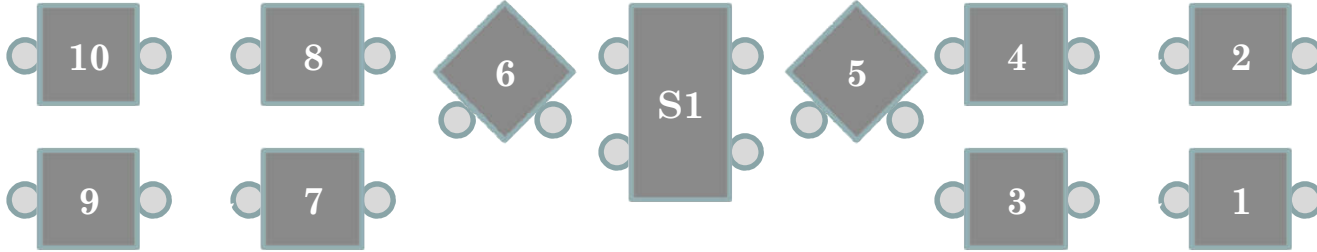

ANDAMAN SEAVIEW

SUNSET

SUNKEN TABLE
SON 1
MAX 2 PAX

KAMALA
BEACH

SUNKEN TABLE
SING 1
3- 4 PAX

TERRACE

SUNKEN TABLE
SON 2
MAX 2 PAX

INSIDE

SUNKEN TABLE
SON 3
MAX 2 PAX

UPPER DECK "B"

SUNKEN TABLE
SON 4
MAX 2 PAX

Reservation Information

- OPEN 18.00 UNTIL 23.30
- LAST ORDER 22.30
- DRESS CODE CASUAL - ELEGANT
- TABLE WILL KEEP FOR MAX 30 MINUTES IN CASE OF GUEST LATE
- TABLE B4 TO B8 MAXIMUM 2 PAX
- TABLE S1 MAX 6 PEOPLE
- TABLE SING 2 FOR 10 PAX, 12 PAX CAN BUT SMALL SPACE

SUNKEN TABLE
SON 5
MAX 2 PAX

BAR

TOILET

ENTRANCE

SUNKEN TABLE
SING 2
10 PAX